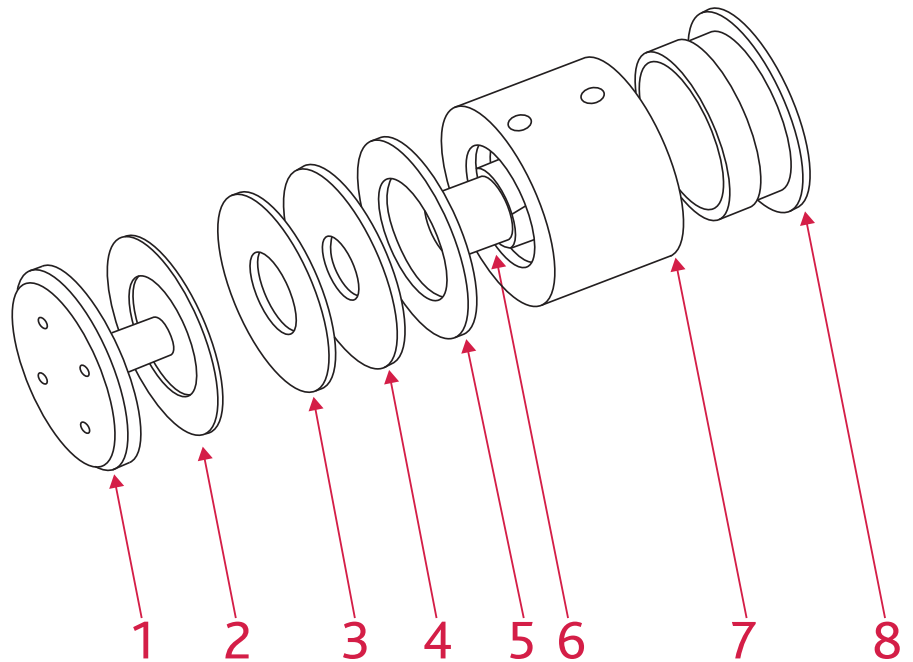

## Frameless Glass balustrade for stairs, balconies & floor slabs

- Tested to BS 6399
- Contemporary design
- Easy to install (3D Adjustment)
- Ex-stock Sheffield

Ref 00.01.10  
(Brushed Stainless Steel)

- |                                     |   |
|-------------------------------------|---|
| 1. Glass tightening screw           | 5. Absorber   |
| 2. Protective washer                | 6. Adjustment pin   |
| 3. Protective washer                | 7. Body   |
| 4. Flange<br>(To be fixed with M12) | 8. Threaded back plate<br>(with slot for M12 fixing bolt) |

### Scope of applications:

- Residential, offices and retail
- Suitable for 17.5 to 25.5mm glass
- Indoor & outdoor  
(Available in 304 and 316)