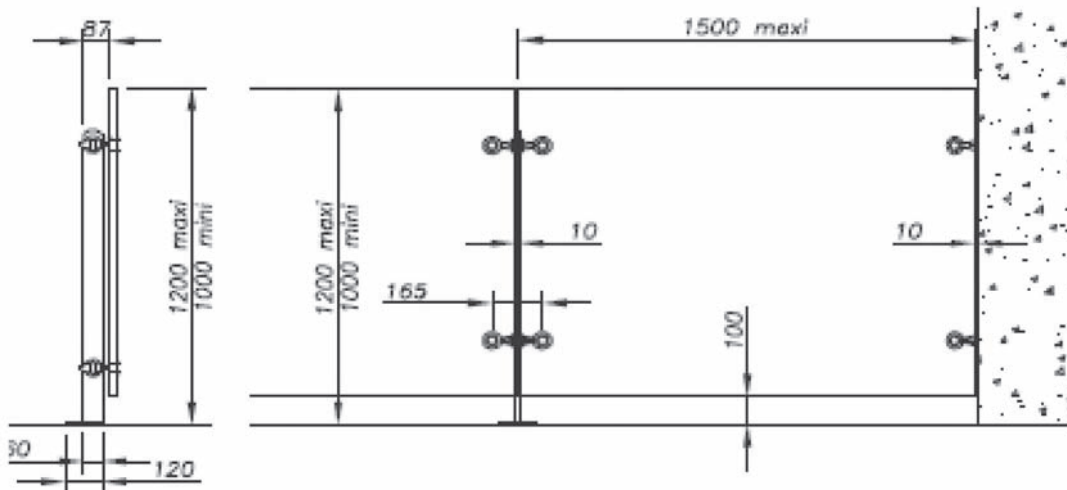

ASD Bespoke Offset Glass Balustrade System

- 316 stainless steel connectors coupled with fixed glass bolts
- 3D adjustments
- Flush glass finish
- Glass thickness: from 12.5mm to 25.5mm (depending on connectors)

Bolted glass balustrade system