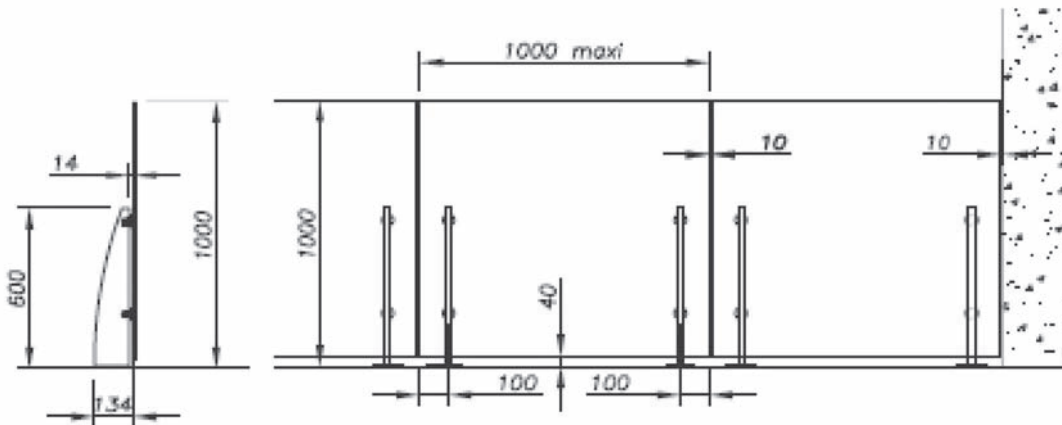

ASD Bespoke Offset Glass Balustrade System

- 316 stainless steel connectors coupled with fixed glass bolts
- 3D adjustments
- Flush glass finish
- Glass thickness: from 12.5mm to 25.5mm (depending on connectors)

Bolted glass balustrade system