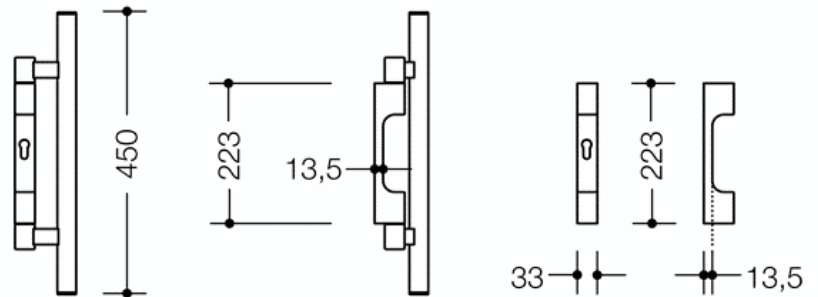

## Activated Pull Handle for Fire Rated Rebated Door

- **Stainless steel** handle with 33mm diam., lower plate section of metal with polyamide caps, plate thickness in lock cylinder area 13,5mm.
- Supplied with screws and 9mm square spindle.
- Tested according to DIN 18273 for **fire protection doors** and to 1 million + locking cycles.
- To be used on **Presto and Fuego** doors only.

- For 92mm lock set.
- **Operation:** in the direction of door opening – push, pull in the opposite direction.
- **Function:** Press down horizontally or pull the handle respectively – depending on the opening direction of the door – to open the latch. After operation, the handle springs back into the starting position so that it required only a minimum of mobility and co-ordination.