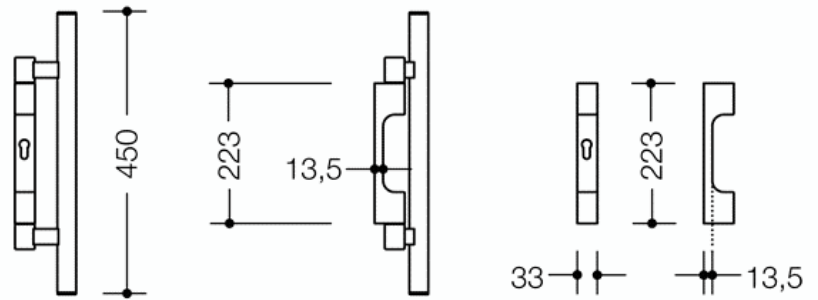

Activated Pull Handle for Fire-Rated Rebated Door

Activated Pull Handle for Fire Rated Rebated Door

- **Stainless steel** handle with 33mm diam., lower plate section of metal with polyamide caps, plate thickness in lock cylinder area 13,5mm.
- Supplied with screws and 9mm square spindle.
- Tested according to DIN 18273 for **fire protection doors** and to 1 million + locking cycles.
- To be used on **Presto and Fuego** doors only.

- For 92mm lock set.
- **Operation:** in the direction of door opening – push, pull in the opposite direction.
- **Function:** Press down horizontally or pull the handle respectively – depending on the opening direction of the door – to open the latch. After operation, the handle springs back into the starting position so that it required only a minimum of mobility and co-ordination.