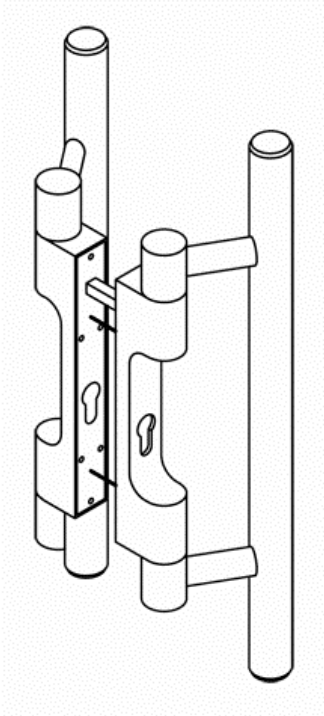

## Activated Pull Handle for Fire Rated Rebated Door

- **Stainless steel** handle with 33mm diam., lower plate section of metal with polyamide caps, plate thickness in lock cylinder area 13,5mm.
- Supplied with screws and 9mm square spindle.
- Tested according to DIN 18273 for **fire protection doors** and to 1 million + locking cycles.
- To be used on **Presto and Fuego** doors only.

- For 92mm lock set.
- **Operation:** in the direction of door opening – push, pull in the opposite direction.
- **Function:** Press down horizontally or pull the handle respectively – depending on the opening direction of the door – to open the latch. After operation, the handle springs back into the starting position so that it required only a minimum of mobility and co-ordination.