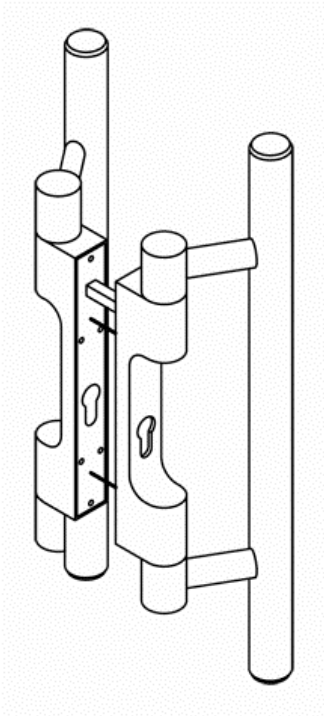

Activated Pull Handle for Fire-Rated Rebated Door

Activated Pull Handle for Fire Rated Rebated Door

- **Stainless steel** handle with 33mm diam., lower plate section of metal with polyamide caps, plate thickness in lock cylinder area 13,5mm.
- Supplied with screws and 9mm square spindle.
- Tested according to DIN 18273 for **fire protection doors** and to 1 million + locking cycles.
- To be used on **Presto and Fuego** doors only.

- For 92mm lock set.
- **Operation:** in the direction of door opening – push, pull in the opposite direction.
- **Function:** Press down horizontally or pull the handle respectively – depending on the opening direction of the door – to open the latch. After operation, the handle springs back into the starting position so that it required only a minimum of mobility and co-ordination.