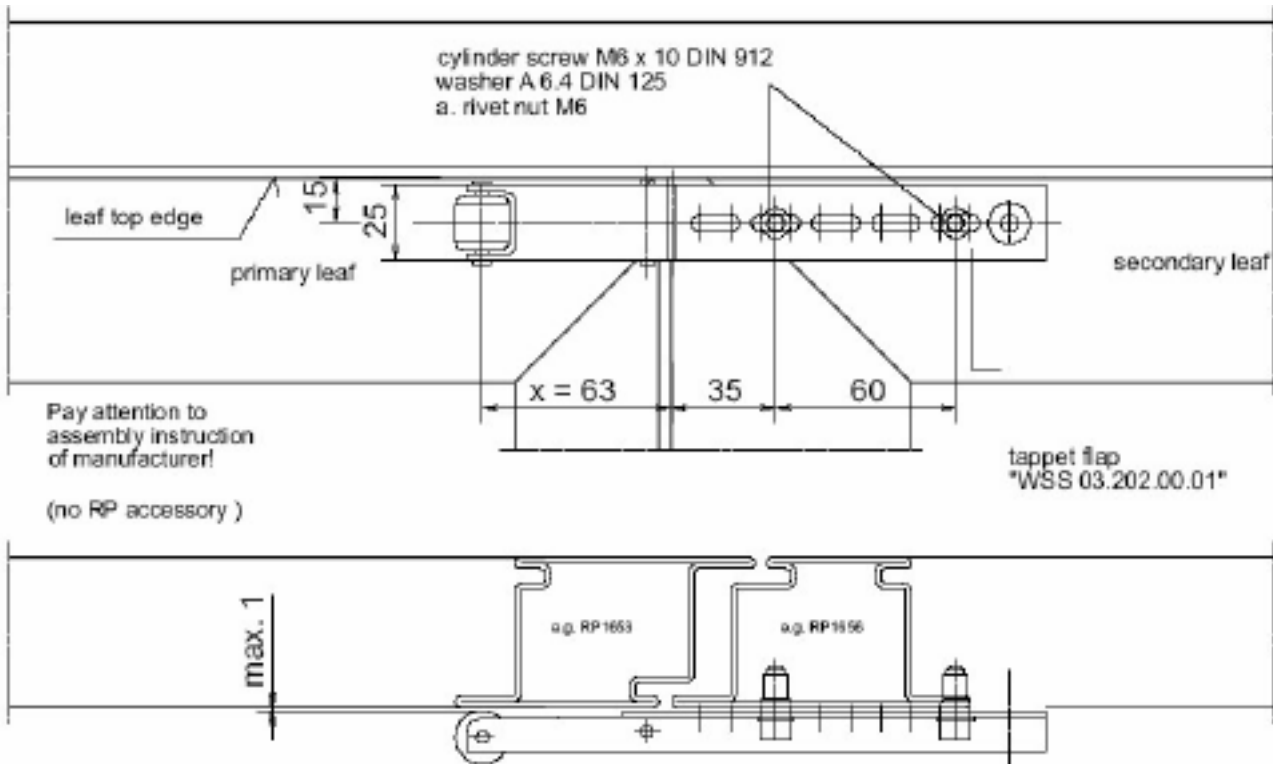

Carry Bar 907102 / MK 90

For all doors with the same leaf widths and secondary leaves of more than 650 mm the distance dimension x between secondary leaf and roll middle tappet flap 63 mm. Other installation dimensions can be taken from diagrams which are attached to the product.